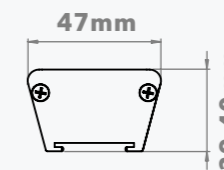

## TECHNICAL SPECIFICATIONS

Channels **4Ch**  
 Wattage **19.2W (400), 38.4W (800), 57.6W (1200)**  
 IP Rating **IP40 (IP65 also available)**  
 Input Current **350mA**  
 LED Type **RGBW / RGBA / TW**  
 LED Connection **RJ45**  
 Lens Options **8°/25°/25° x 8°**  
 Housing Options **Anodised Aluminium**  
 LED Quantity **16 (400), 32 (800), 48 (1200)**  
 Operating Temp Range **-20 to 50 °C**

## DIMENSIONS

Available Lengths (400mm, 800mm, 1200mm)

### DIMENSIONS

Available Lengths (400mm, 800mm, 1200mm)