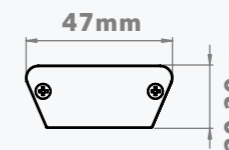

## TECHNICAL SPECIFICATIONS

Channels **4Ch**  
 Wattage **19.2W (400), 38.4W (800), 57.6W (1200)**  
 IP Rating **IP40 (IP65 also available)**  
 Input Current **350mA**  
 LED Type **RGBW / RGBA / TW**  
 LED Connection **RJ45**  
 Lens Options **8°/25°/25° x 8°**  
 Housing Options **Anodised Aluminium**  
 LED Quantity **16 (400), 32 (800), 48 (1200)**  
 Operating Temp Range **-20 to 50 °C**

## DIMENSIONS

Available Lengths (400mm, 800mm, 1200mm)

### TECHNICAL SPECIFICATIONS

Channels **4Ch**  
Wattage **19.2W (400), 38.4W (800), 57.6W (1200)**  
Input Current **350mA**  
IP Rating **IP40 (IP65 also available)**  
LED Type **RGBW / RGBA / TW**  
LED Connection **RJ45**  
Housing Options **Anodised Aluminium**  
LED Quantity **16 (400), 32 (800), 48 (1200)**  
Operating Temp Range **-20 to 50 °C**

### DIMENSIONS

Available Lengths (400mm, 800mm, 1200mm)