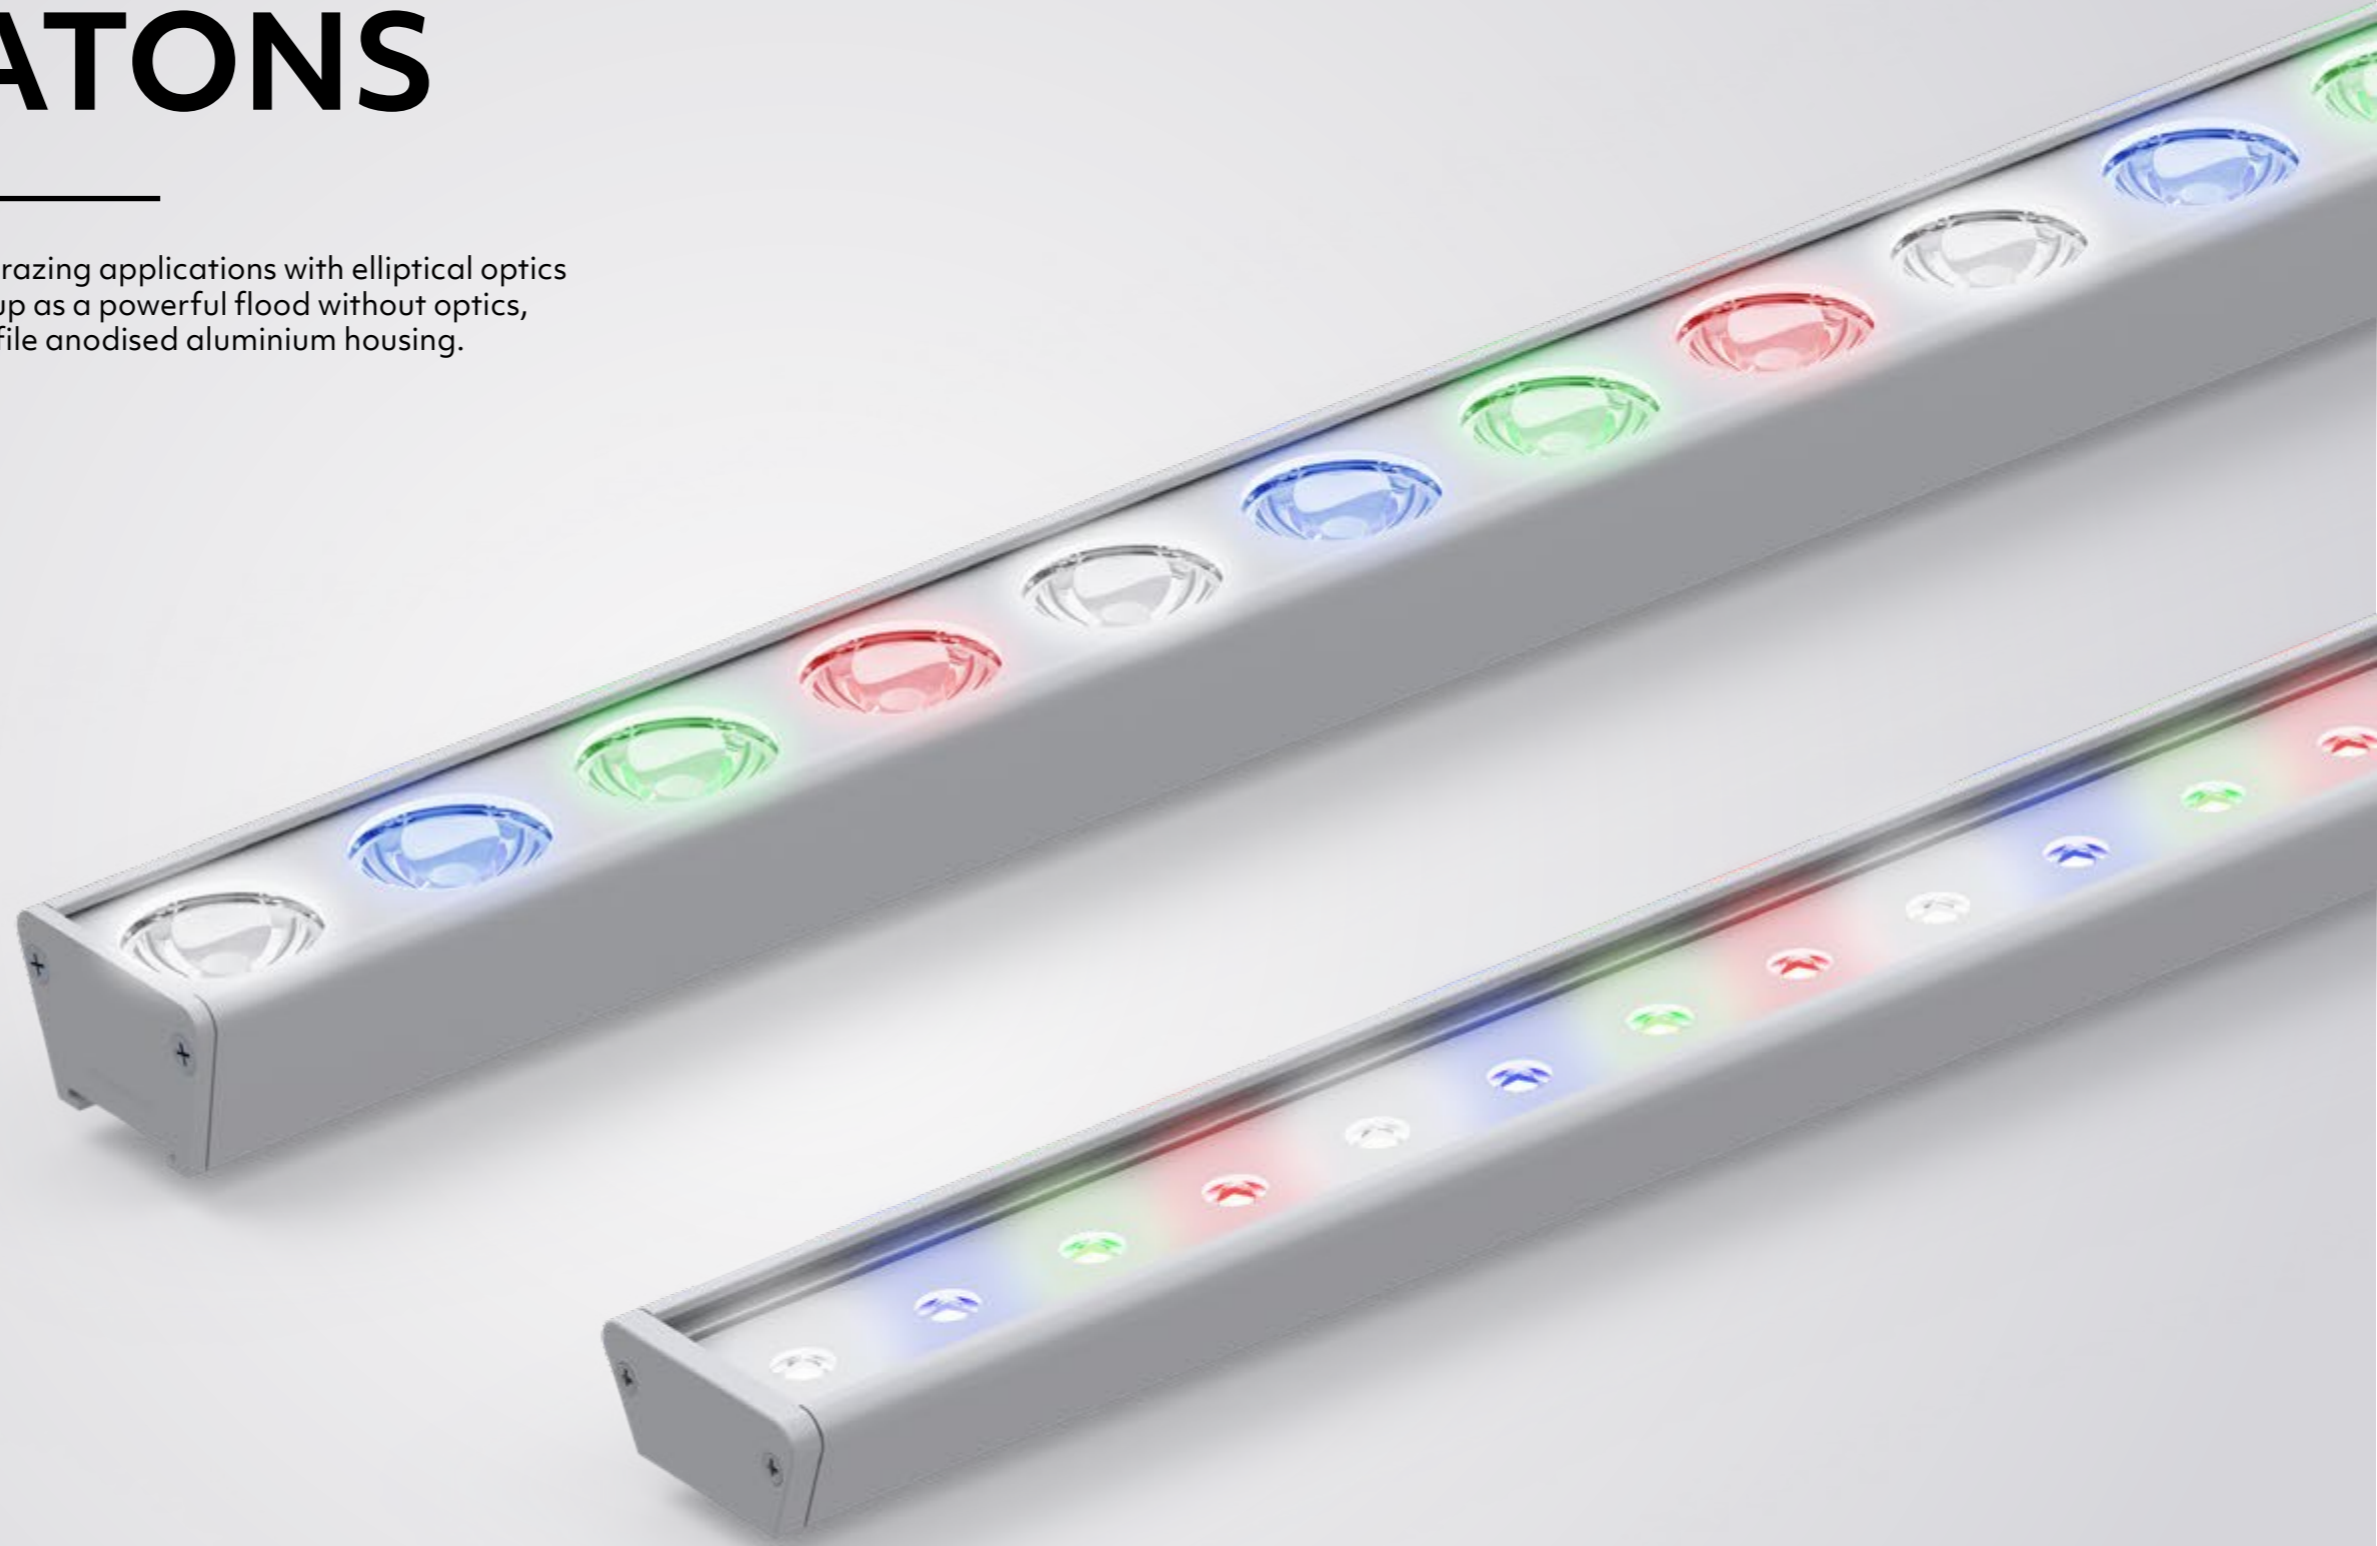

# LED BATONS

---

High power linear light perfect for wall grazing applications with elliptical optics and high power LEDs, which doubles up as a powerful flood without optics, beautifully designed in a low profile anodised aluminium housing.

**60W OPTIC 1200**

Colour Bowl

**RGBW**

## CC LED BATON

Perfect for wall grazing and other applications where high power linear light is required, the optic baton provides a high power multi-source linear wash.

Housed in a robust anodised aluminium extrusion and available with an IP65 polycarbonate housing.

## CC LED BATON

The non optic Nova Baton provides a high power multi-source linear wash, housed in a robust anodised aluminium extrusion.

This product is perfect for applications where high power linear flood is required.