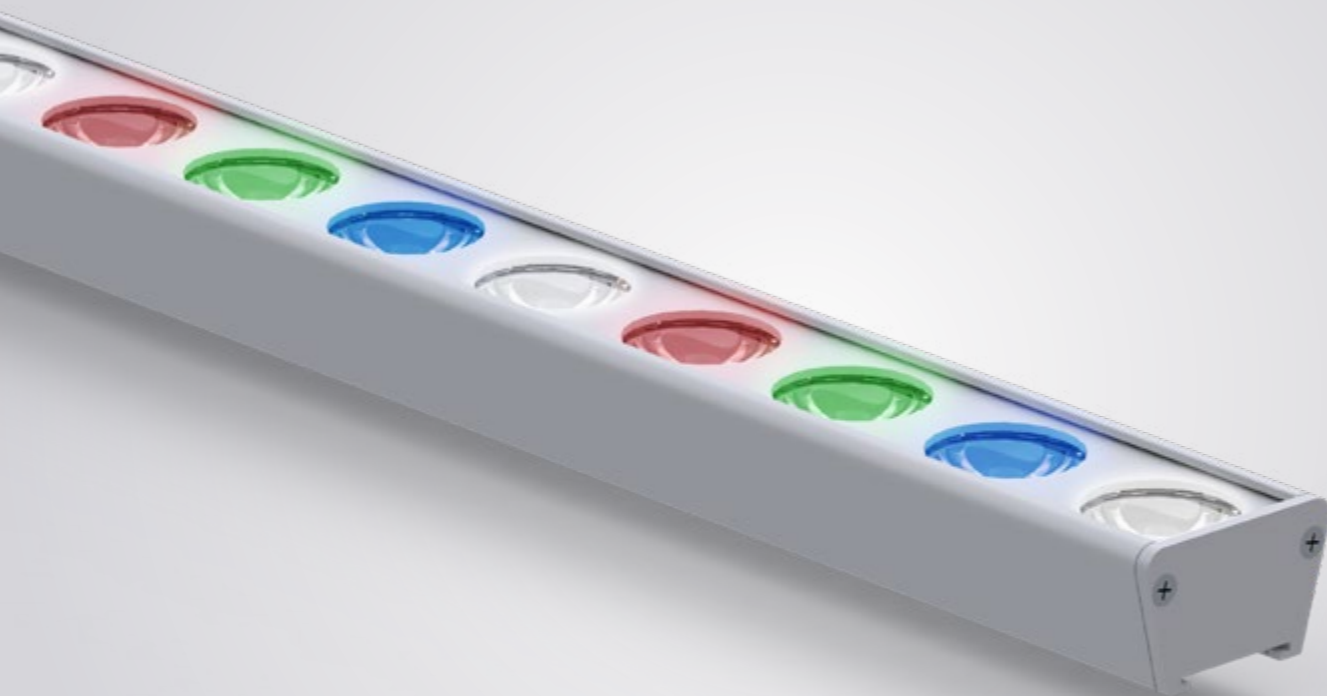

# LED BATONS

---

High power linear light perfect for wall grazing applications with elliptical optics and high power LEDs, which doubles up as a powerful flood without optics, beautifully designed in a low profile anodised aluminium housing.

**60W OPTIC 1200**

Colour Bowl

**RGBW**

## CC LED BATON

Perfect for wall grazing and other applications where high power linear light is required, the optic baton provides a high power multi-source linear wash.

Housed in a robust anodised aluminium extrusion and available with an IP65 polycarbonate housing.

## CC LED BATON

The non optic Nova Baton provides a high power multi-source linear wash, housed in a robust anodised aluminium extrusion.

This product is perfect for applications where high power linear flood is required.