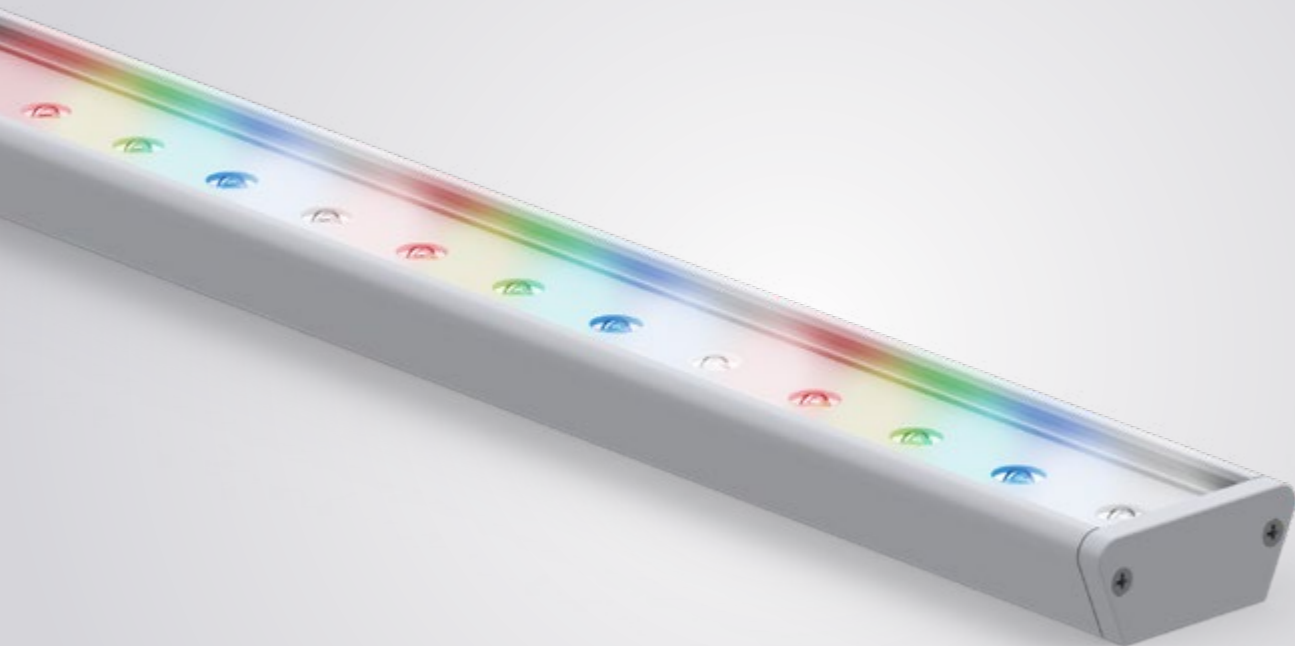

LED BATONS - NON OPTIC

ALSO AVAILABLE IN **IP65 HOUSING**